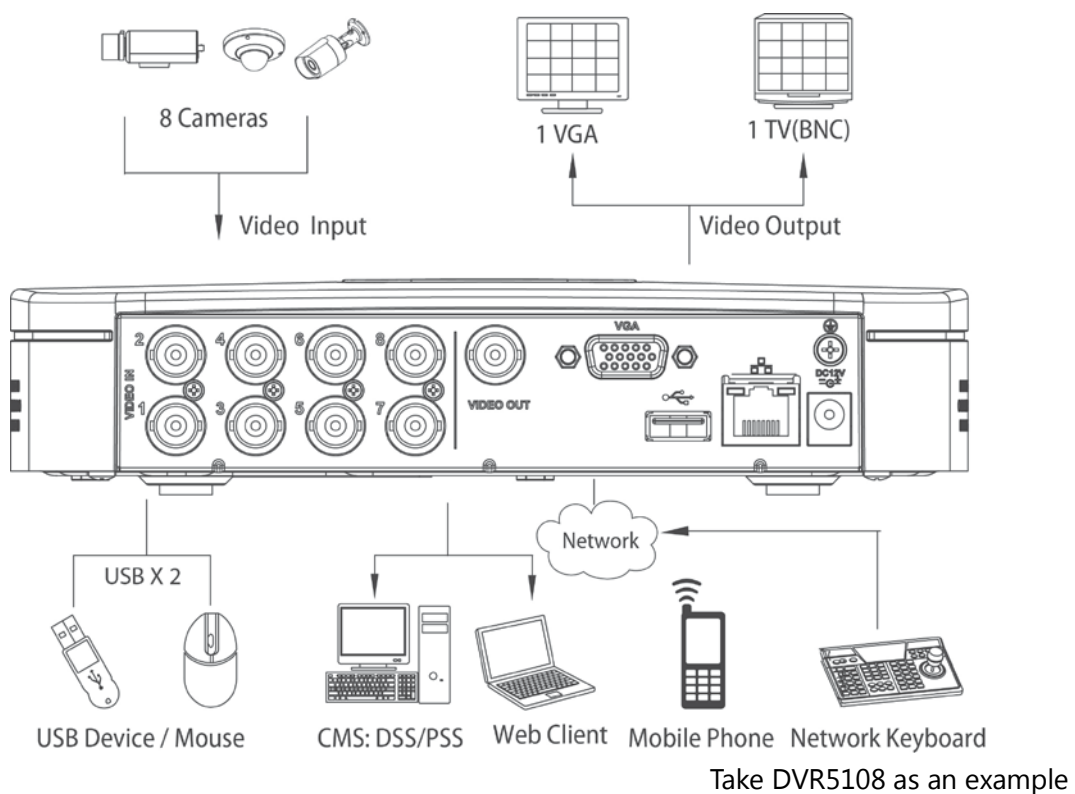

DH-DVR5104/5108

Internal HDD	1 SATA port, up to 4TB
Auxiliary Interface	
USB Interface	2 ports (1 Rear), USB2.0
General	
Power Supply	DC12V/2A
Power Consumption	10W(without HDD)
Working Environment	-10 ~ +55°C / 10~90%RH / 86~106kpa
Dimension(W×D×H)	Smart 1U, 205mm×205mm
Weight	0.524kg

System Connection

Dahua Technology Co., Ltd.

1187 BinAn Road, Binjiang District, Hangzhou, China

Tel: +86-571-87688883

Fax: +86-571-87688815

Email: overseas@dahuatech.com

www.dahuatech.com

*Design and specifications are subject to change without notice.

© 2012 Dahua Technology Co., Ltd.